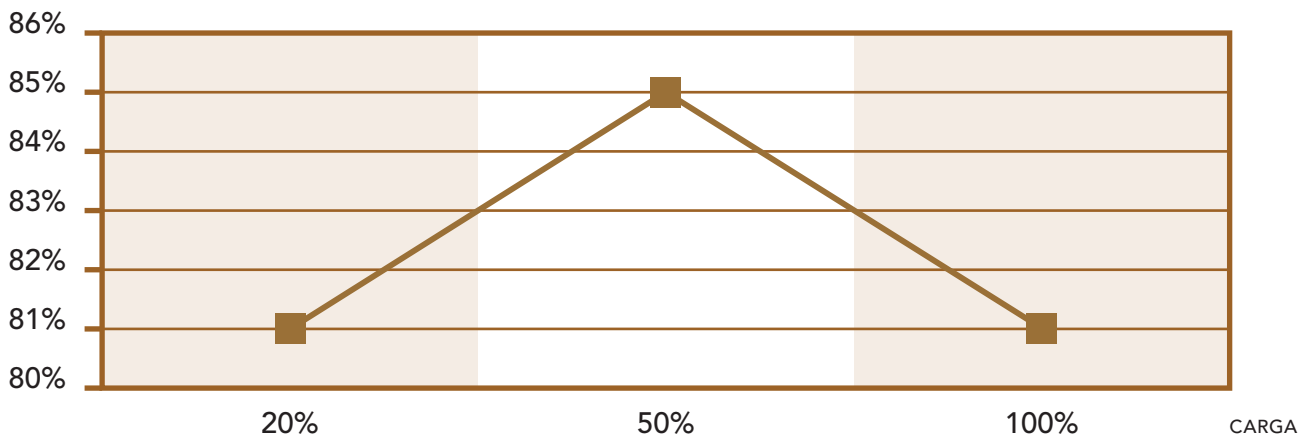

CONNECTIONS

24 pin ATX

Power connector
x1 unit
500 mm

EPS+12V

4+4 pin
x1 unit
600 mm

S-ATA

x5 units
500 mm

PCIe

6+2 pin
x1 unit
500 mm

Molex

4 pin
x4 units + 1x FDD
500 mm

VOLTAGES

AC INPUT	100-240 Vac, 63-47 Hz, 10-5A				
DC OUTPUT	+12V	+3.3V	+5V	-12V	+5VSB
Max. Output Current	41A	15A	15A	0.3A	2.5A
Max. Combined Wattage	492W	75W		3.6W	12.5W
Maximum Power	500W				

AC INPUT	100-240 Vac, 63-47 Hz, 10-5A				
DC OUTPUT	+12V	+3.3V	+5V	-12V	+5VSB
Max. Output Current	49A	15A	15A	0.3A	2.5A
Max. Combined Wattage	588W	100W		3.6W	12.5W
Maximum Power	600W				

80 PLUS BRONZE
CERTIFIED
POWER SUPPLY

EFFICIENCY

80 PLUS BRONZE