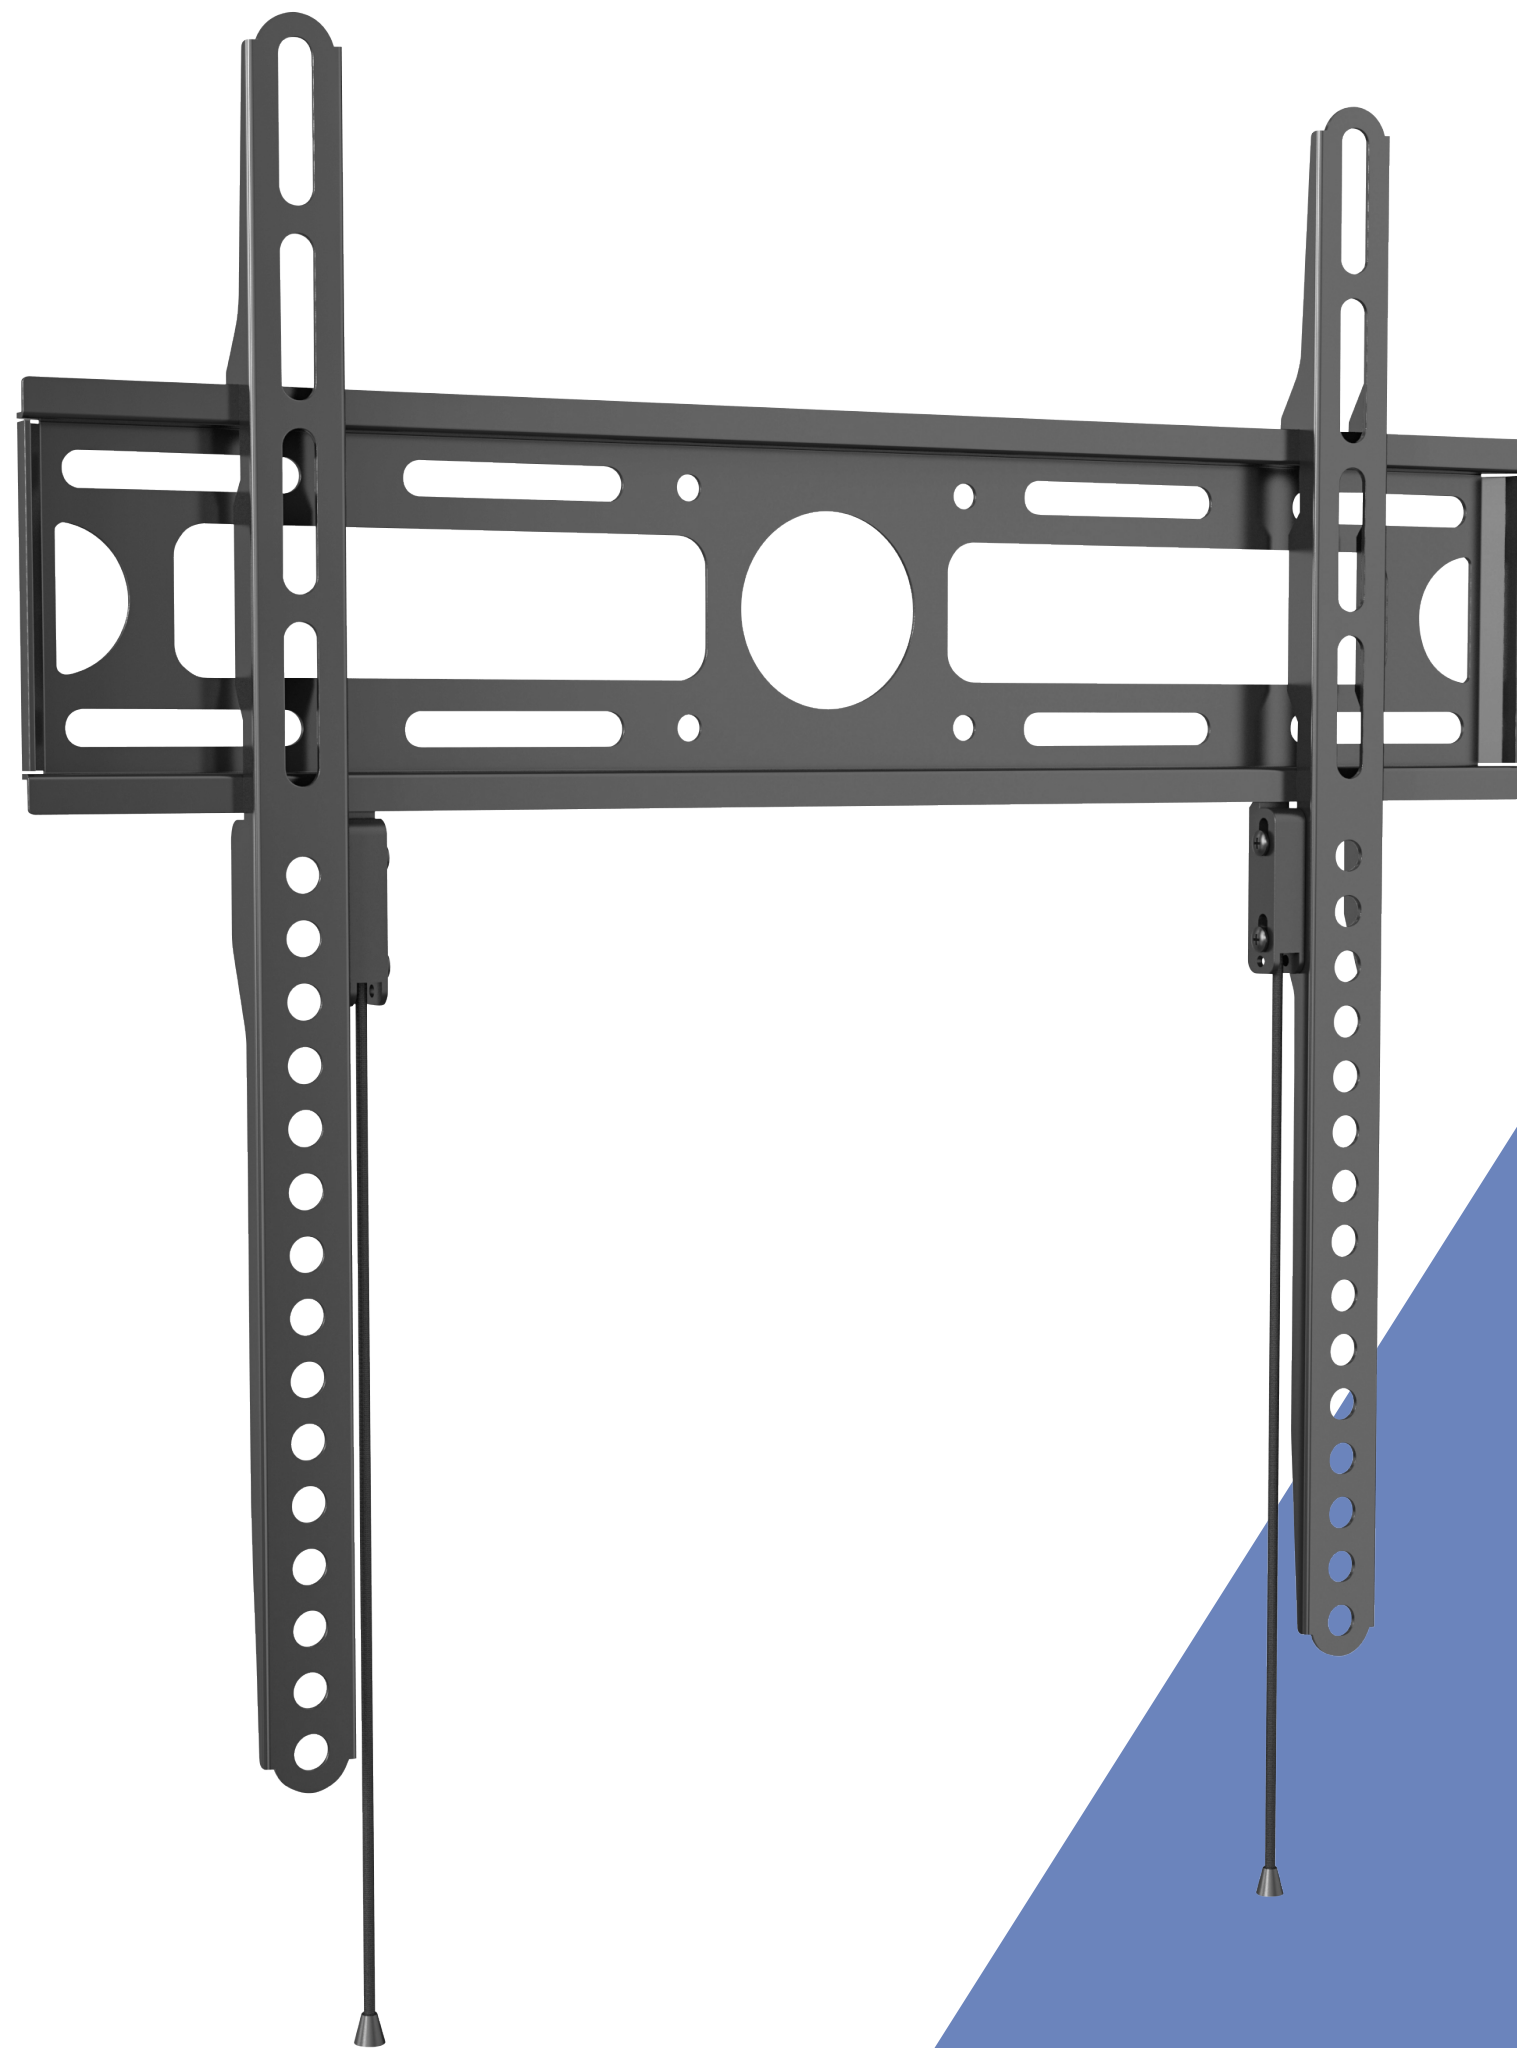

nox

WALLSTAND

WALL STAND FOR 23" TO 55" TV

Super Slim
Wall Distance

Vesa Standard
Compliance

Secure Wall
Mount

POWERED BY
nox
www.nox-xtreme.com

SPECS

Description	Television mounting wall system support
Supported Screen Size	23" ~ 55"
Supported VESA standards	200x200 / 400x200 / 400X400
Maximum supported weight	35KG
Wall distance	22mm
Package contents	TV wall mount, screws and user guide

PN
NXLITEWALLSTAND

EAN
8436587974038

nox-xtreme.com