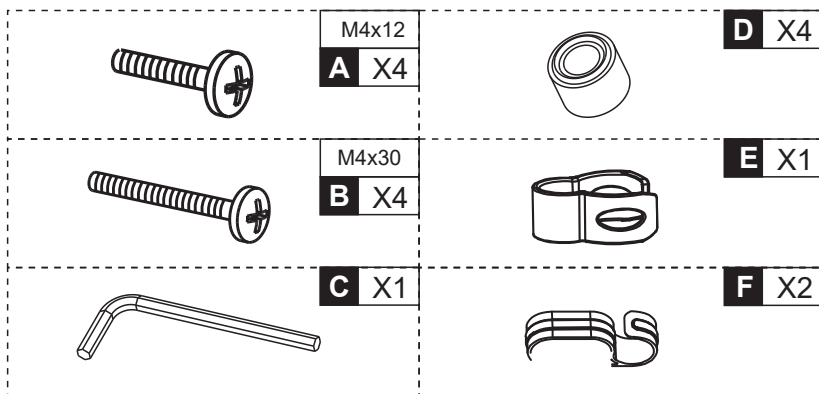

SINGLESTAND

SINGLE STAND FOR 13" TO 27" MONITORS

USER GUIDE

INSTALLATION

INSTALAÇÃO
INSTALACIÓN