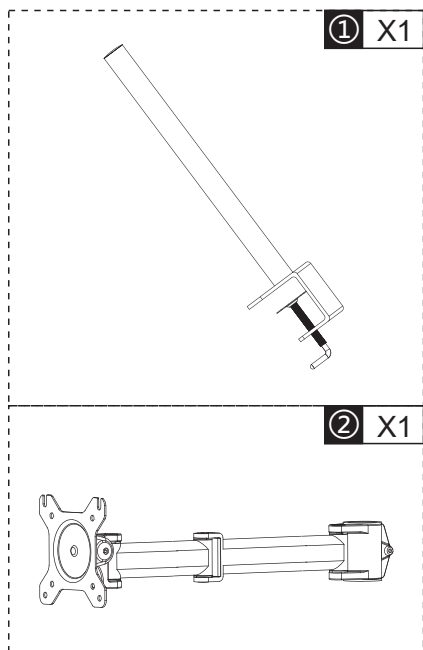

SINGLESTAND

SINGLE STAND FOR 13" TO 27" MONITORS

USER GUIDE

INSTALLATION

INSTALAÇÃO
INSTALACIÓN