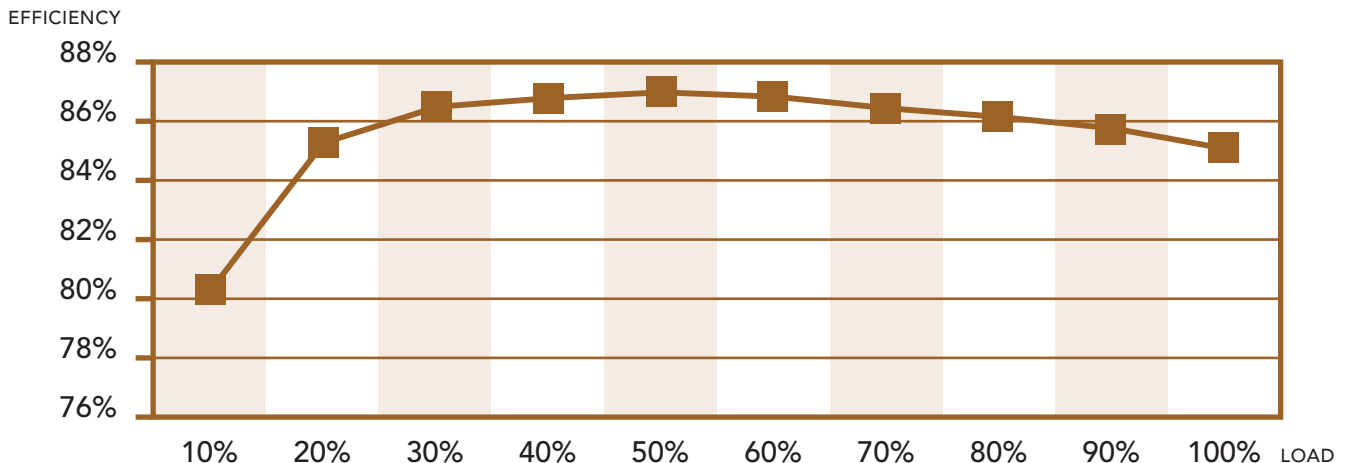

CONNECTORS

ATX MB
20+4 pin
1 unit
60 cm

EPS+12V
8 (4+4) pin
1 unit
60 cm

PCI Express*
6+2 pin
1 unit, 60 cm
1 unit, 75 cm

SATA
2 units, 60 cm
2 units, 75 cm
2 units, 90 cm

Molex 4 pin
1 unit, 60 cm
1 unit, 75 cm
FDD 1 unit, 90 cm

* TX 850W: 2 units, 60 cm / 2 units, 75 cm

VOLTAGES

650W	AC INPUT	200-240 Vac, 47-63 Hz, 3.5A				
	DC OUTPUT	+3.3V	+5V	+12V	-12V	+5VSB
	Max. Output Current	20A	20A	50A	0.3A	2.5A
	Max. Combined Wattage	120W		600W	3.6W	12.5W
	Maximum Power	650W				

750W	AC INPUT	200-240 Vac, 47-63 Hz, 5A				
	DC OUTPUT	+3.3V	+5V	+12V	-12V	+5VSB
	Max. Output Current	25A	25A	62A	0.5A	3A
	Max. Combined Wattage	130W		744W	6W	15W
	Maximum Power	750W				

850W	AC INPUT	200-240 Vac, 47-63 Hz, 6A				
	DC OUTPUT	+3.3V	+5V	+12V	-12V	+5VSB
	Max. Output Current	25A	25A	70A	0.5A	3A
	Max. Combined Wattage	130W		840W	6W	15W
	Maximum Power	850W				

80 PLUS BRONZE
CERTIFIED
POWER SUPPLY

EFFICIENCY 230V